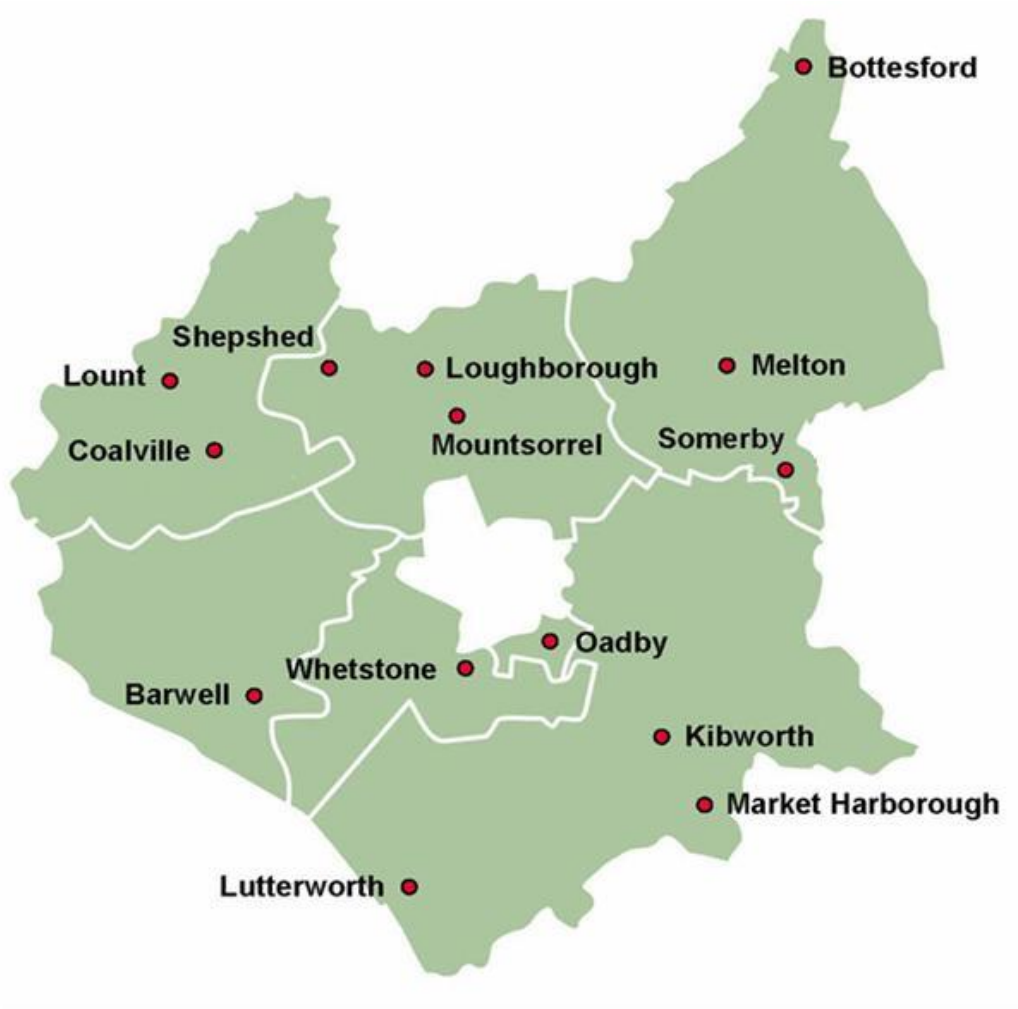

Location of Recycling and Household Waste Sites in Leicestershire

This page is intentionally left blank